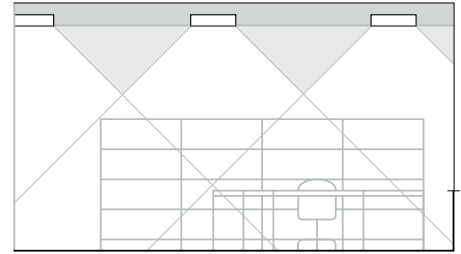

A regular arrangement of recessed louvred luminaires for the ambient lighting. The lighting is not related to individual workplaces, which means that office layouts can be changed without changing the lighting.

Recessed louvred luminaire for compact fluorescent lamps.

A staggered arrangement of recessed louvred luminaires provides uniform ambient lighting. A linear prismatic lens positioned in the centre of the reflector produces batwing-shaped light distribution, which completely avoids reflected glare, achieves good CRF values throughout the space and allows flexible furniture layout.

Recessed louvred luminaire for fluorescent lamps.