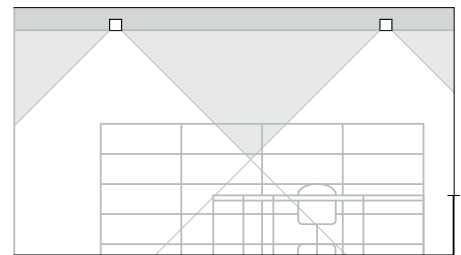

A regular arrangement of recessed louvred luminaires for the ambient lighting. The lighting is not related to individual workplaces, which means that office layouts can be changed without changing the lighting.

Recessed louvred luminaire for compact fluorescent lamps.

A staggered arrangement of recessed louvred luminaires provides uniform ambient lighting. A linear prismatic lens positioned in the centre of the reflector produces batwing-shaped light distribution, which completely avoids reflected glare, achieves good CRF values throughout the space and allows flexible furniture layout.