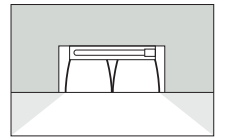

A regular arrangement of recessed louvred luminaires for the ambient lighting. The lighting is not related to individual workplaces, which means that office layouts can be changed without changing the lighting.

Recessed louvred luminaire for compact fluorescent lamps.

A staggered arrangement of recessed louvred luminaires provides uniform ambient lighting. A linear prismatic lens positioned in the centre of the reflector produces batwing-shaped light distribution, which completely avoids reflected glare, achieves good CRF values throughout the space and allows flexible furniture layout.

Recessed louvred luminaire for fluorescent lamps.