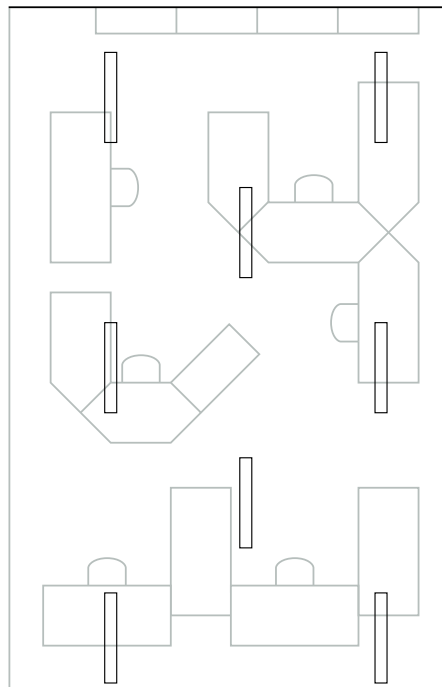

A regular arrangement of recessed louvred luminaires for the ambient lighting. The lighting is not related to individual workplaces, which means that office layouts can be changed without changing the lighting.

Recessed louvred luminaire for compact fluorescent lamps.

A staggered arrangement of recessed louvred luminaires provides uniform ambient lighting. A linear prismatic lens positioned in the centre of the reflector produces batwing-shaped light distribution, which completely avoids reflected glare, achieves good CRF values throughout the space and allows flexible furniture layout.

Recessed louvred luminaire for fluorescent lamps.